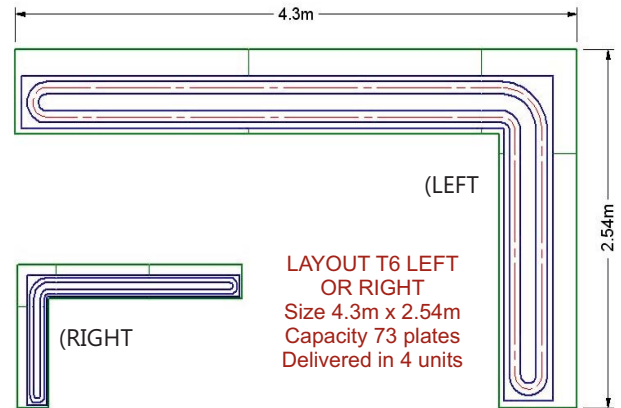

## Portable Sushi Conveyor for Hire

Choose from one of the following layout designs for your Portable Sushi Conveyor

**LAYOUT T1**  
Size 1.8m x 0.6m  
Capacity 20 Plates  
Delivered in 1 unit

**LAYOUT T3**  
Size 5.4m x 0.6m  
Capacity 65 plates  
Delivered in 3 units

**LAYOUT T2**  
Size 3.6m x 0.6m  
Capacity 43 plates  
Delivered in 2 units

**LAYOUT T4**  
Size 7.2m x 0.6m  
Capacity 88 plates  
Delivered in 4 units

- Stainless steel twin lane sushi conveyor
- Crescent chain with silver gloss surface
- Variable speed motor
- Stainless steel support system
- Wrap round cover in gloss black or printed upon request
- Sections locked together using a single tool
- Reduced rates for longer hire periods available