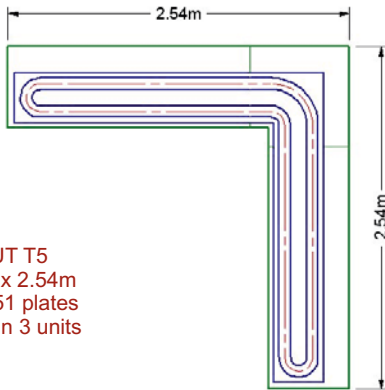

## Portable Sushi Conveyor for Hire

Choose from one of the following layout designs for your Portable Sushi Conveyor

**LAYOUT T1**  
Size 1.8m x 0.6m  
Capacity 20 Plates  
Delivered in 1 unit

**LAYOUT T3**  
Size 5.4m x 0.6m  
Capacity 65 plates  
Delivered in 3 units

**LAYOUT T2**  
Size 3.6m x 0.6m  
Capacity 43 plates  
Delivered in 2 units

**LAYOUT T4**  
Size 7.2m x 0.6m  
Capacity 88 plates  
Delivered in 4 units

- Stainless steel twin lane sushi conveyor
- Crescent chain with silver gloss surface
- Variable speed motor
- Stainless steel support system
- Wrap round cover in gloss black or printed upon request
- Sections locked together using a single tool
- Reduced rates for longer hire periods available