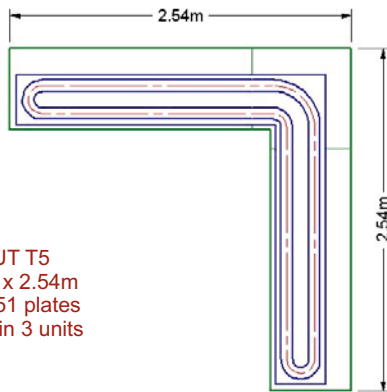

## Portable Sushi Conveyor for Hire

Choose from one of the following layout designs for your Portable Sushi Conveyor

**LAYOUT T1**  
Size 1.8m x 0.6m  
Capacity 20 Plates  
Delivered in 1 unit

**LAYOUT T3**  
Size 5.4m x 0.6m  
Capacity 65 plates  
Delivered in 3 units

**LAYOUT T2**  
Size 3.6m x 0.6m  
Capacity 43 plates  
Delivered in 2 units

**LAYOUT T4**  
Size 7.2m x 0.6m  
Capacity 88 plates  
Delivered in 4 units

- Stainless steel twin lane sushi conveyor
- Crescent chain with silver gloss surface
- Variable speed motor
- Stainless steel support system
- Wrap round cover in gloss black or printed upon request
- Sections locked together using a single tool
- Reduced rates for longer hire periods available