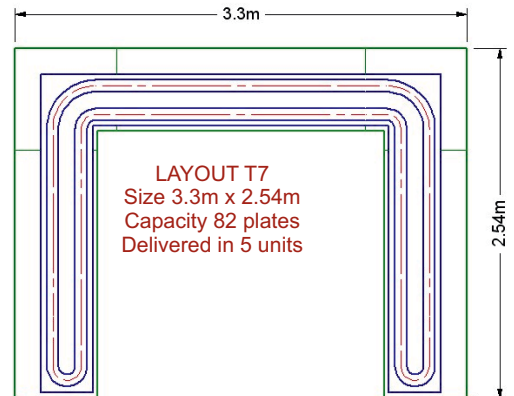

## Portable Sushi Conveyor for Hire

Choose from one of the following layout designs for your Portable Sushi Conveyor

**LAYOUT T1**  
Size 1.8m x 0.6m  
Capacity 20 Plates  
Delivered in 1 unit

**LAYOUT T3**  
Size 5.4m x 0.6m  
Capacity 65 plates  
Delivered in 3 units

**LAYOUT T2**  
Size 3.6m x 0.6m  
Capacity 43 plates  
Delivered in 2 units

**LAYOUT T4**  
Size 7.2m x 0.6m  
Capacity 88 plates  
Delivered in 4 units

- Stainless steel twin lane sushi conveyor
- Crescent chain with silver gloss surface
- Variable speed motor
- Stainless steel support system
- Wrap round cover in gloss black or printed upon request
- Sections locked together using a single tool
- Reduced rates for longer hire periods available