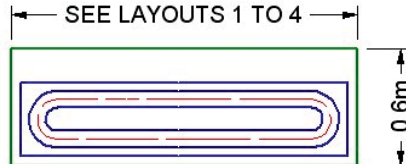

## Portable Sushi Conveyor for Hire

Choose from one of the following layout designs for your Portable Sushi Conveyor

**LAYOUT T1**  
Size 1.8m x 0.6m  
Capacity 20 Plates  
Delivered in 1 unit

**LAYOUT T3**  
Size 5.4m x 0.6m  
Capacity 65 plates  
Delivered in 3 units

**LAYOUT T2**  
Size 3.6m x 0.6m  
Capacity 43 plates  
Delivered in 2 units

**LAYOUT T4**  
Size 7.2m x 0.6m  
Capacity 88 plates  
Delivered in 4 units

- Stainless steel twin lane sushi conveyor
- Crescent chain with silver gloss surface
- Variable speed motor
- Stainless steel support system
- Wrap round cover in gloss black or printed upon request
- Sections locked together using a single tool
- Reduced rates for longer hire periods available