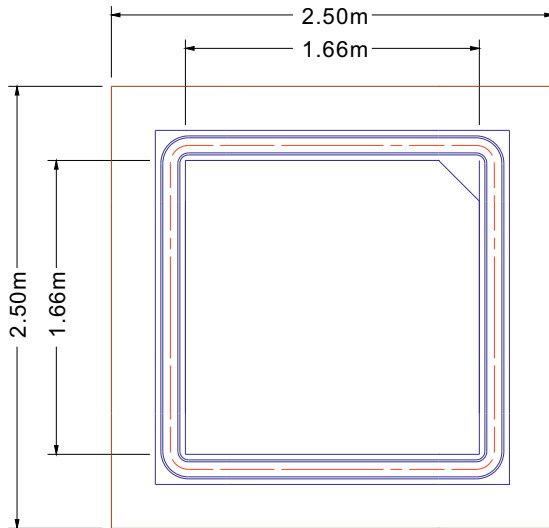

Event Sushi Conveyor for Hire

Choose from one of the following layout designs for your Portable Sushi Conveyor

LAYOUT E-1
Capacity 40 plates