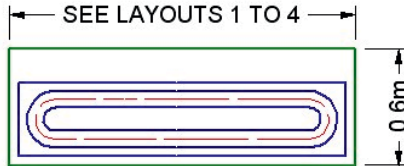

## Portable Sushi Conveyor for Hire

Choose from one of the following layout designs for your Portable Sushi Conveyor

**LAYOUT T1**  
Size 1.8m x 0.6m  
Capacity 20 Plates  
Delivered in 1 unit

**LAYOUT T3**  
Size 5.4m x 0.6m  
Capacity 65 plates  
Delivered in 3 units

**LAYOUT T2**  
Size 3.6m x 0.6m  
Capacity 43 plates  
Delivered in 2 units

**LAYOUT T4**  
Size 7.2m x 0.6m  
Capacity 88 plates  
Delivered in 4 units

- Stainless steel twin lane sushi conveyor
- Crescent chain with silver gloss surface
- Variable speed motor
- Stainless steel support system
- Wrap round cover in gloss black or printed upon request
- Sections locked together using a single tool
- Reduced rates for longer hire periods available