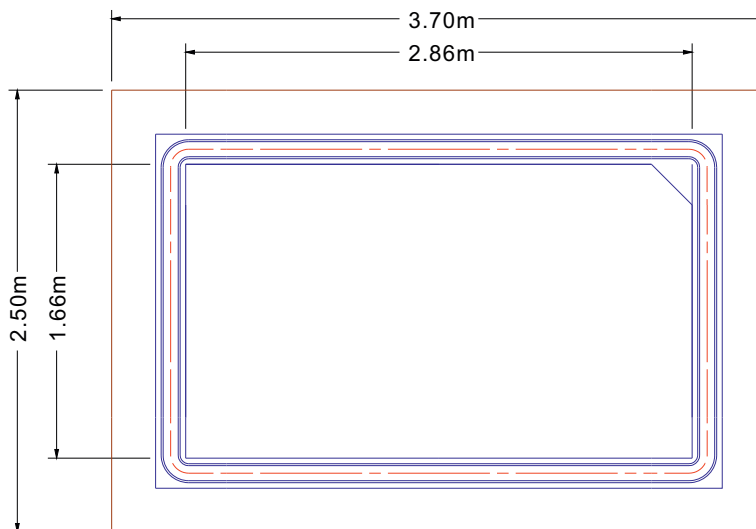

LAYOUT E-2
Capacity 50 plates

- **Stainless steel twin lane sushi conveyor**
- **Crescent chain with silver gloss surface**
- **Variable speed motor**
- **Stainless steel support system**
- **Wrap round cover in gloss black or printed upon request**
- **Sections locked together using a single tool**
- **Reduced rates for longer hire periods available**

We will deliver & set up the sushi conveyor at your chosen location in the selected layout. Our conveyors come in easily movable sections, transported in lightweight padded bags so access to rooms upstairs or in lifts is not a problem.