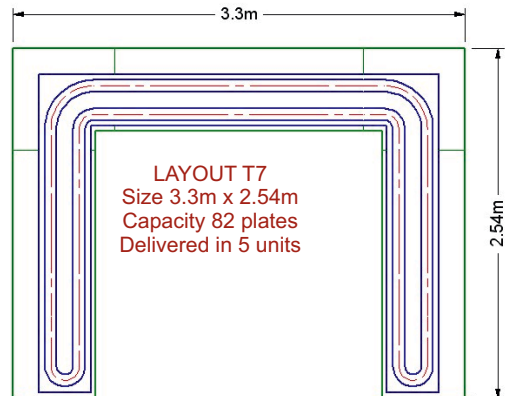

## Portable Sushi Conveyor for Hire

Choose from one of the following layout designs for your Portable Sushi Conveyor

**LAYOUT T1**  
Size 1.8m x 0.6m  
Capacity 20 Plates  
Delivered in 1 unit

**LAYOUT T3**  
Size 5.4m x 0.6m  
Capacity 65 plates  
Delivered in 3 units

**LAYOUT T2**  
Size 3.6m x 0.6m  
Capacity 43 plates  
Delivered in 2 units

**LAYOUT T4**  
Size 7.2m x 0.6m  
Capacity 88 plates  
Delivered in 4 units

- Stainless steel twin lane sushi conveyor
- Crescent chain with silver gloss surface
- Variable speed motor
- Stainless steel support system
- Wrap round cover in gloss black or printed upon request
- Sections locked together using a single tool
- Reduced rates for longer hire periods available