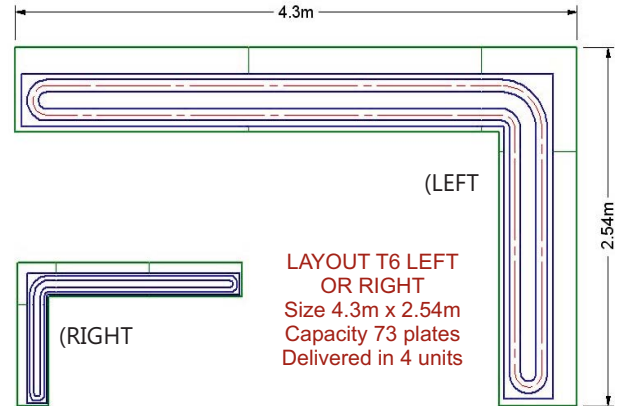

## Portable Sushi Conveyor for Hire

Choose from one of the following layout designs for your Portable Sushi Conveyor

**LAYOUT T1**  
Size 1.8m x 0.6m  
Capacity 20 Plates  
Delivered in 1 unit

**LAYOUT T3**  
Size 5.4m x 0.6m  
Capacity 65 plates  
Delivered in 3 units

**LAYOUT T2**  
Size 3.6m x 0.6m  
Capacity 43 plates  
Delivered in 2 units

**LAYOUT T4**  
Size 7.2m x 0.6m  
Capacity 88 plates  
Delivered in 4 units

- Stainless steel twin lane sushi conveyor
- Crescent chain with silver gloss surface
- Variable speed motor
- Stainless steel support system
- Wrap round cover in gloss black or printed upon request
- Sections locked together using a single tool
- Reduced rates for longer hire periods available